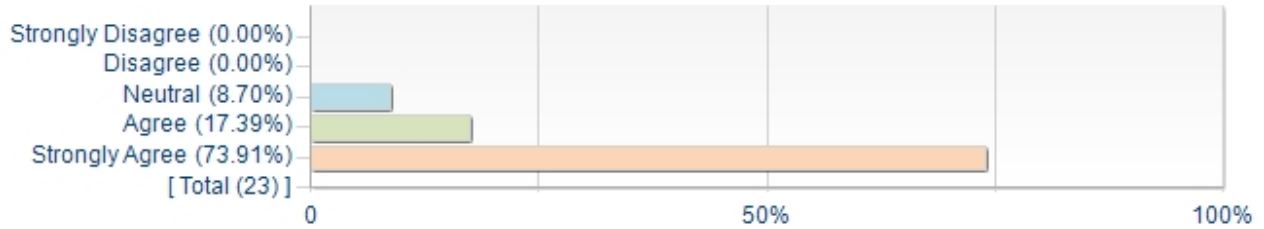

Frequency Chart

Frequency report displays the number of times a particular answer was selected.

1. The instructor shows inspiration and commitment to teaching and cares about the students.