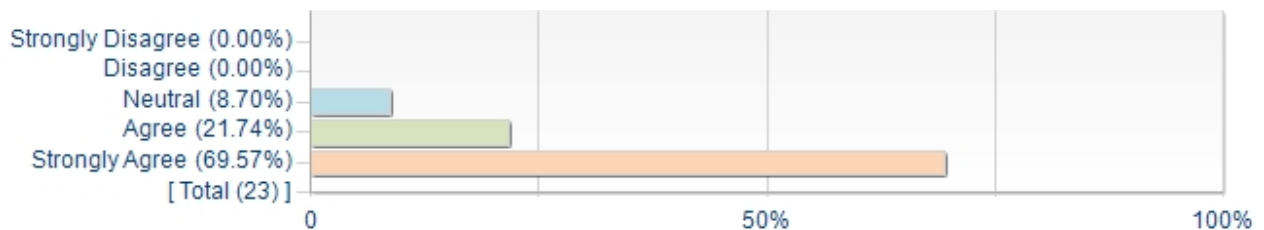

4. The instructor is accessible.