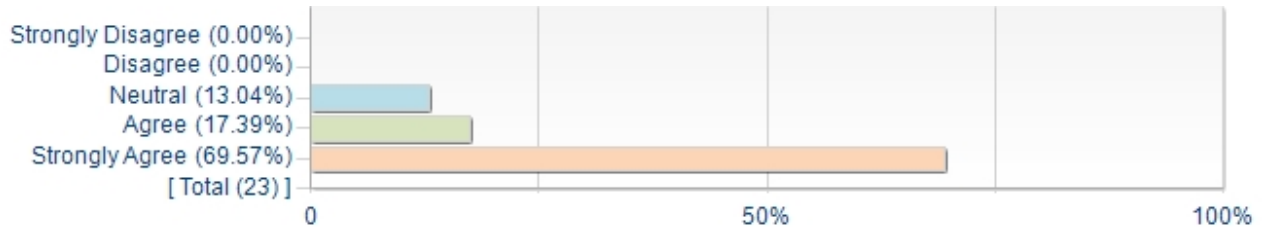

3. The instructor encourages participation and discussion.