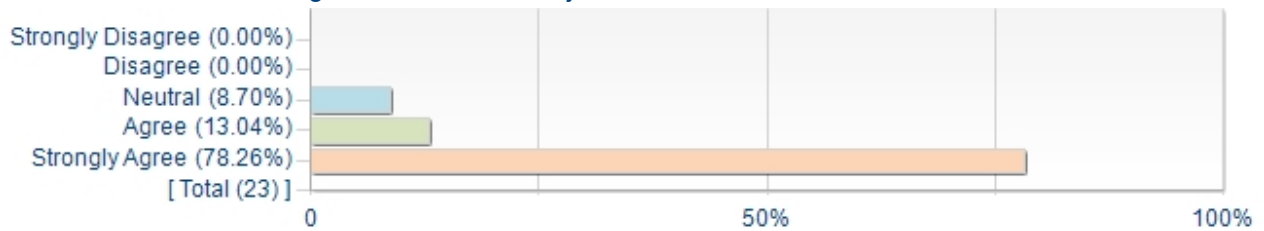

### Overall scores

	No. of respondents:	Mean	Median	Mode	Standard Deviation
The instructor shows inspiration and commitment to teaching and cares about the students.	23	4.65	5.00	5	0.65
The instructor is knowledgeable about the subject.	23	4.70	5.00	5	0.63
The instructor encourages participation and discussion.	23	4.57	5.00	5	0.73
The instructor is accessible.	23	4.61	5.00	5	0.66
The overall quality of Lu Wei is:	23	4.70	5.00	5	0.63

## Frequency Chart

Frequency report displays the number of times a particular answer was selected.

1. The instructor shows inspiration and commitment to teaching and cares about the students.

2. The instructor is knowledgeable about the subject.